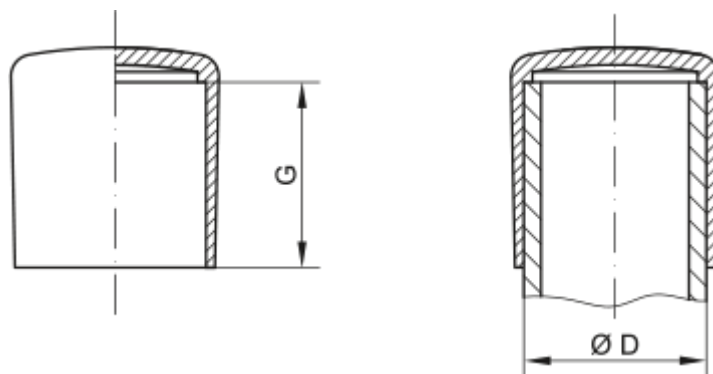

Data Sheet

Article number: 59GPN280ER8

Description: KLEE Cap for pipes GPN 280 - (Pipe size 8)

Measures

D = 8

G = 9.4